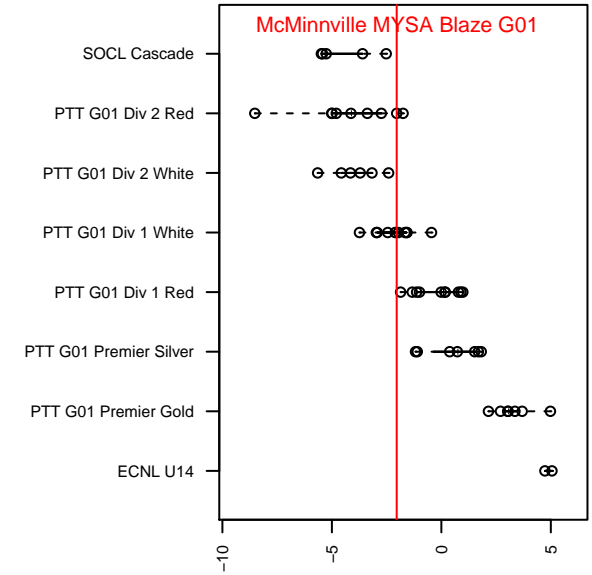

**attack and defense rating
relative to others at age
and all opponents in last 13 months**